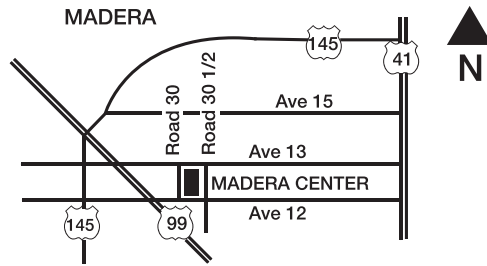

# MAPS TO NORTH CENTER LOCATIONS

**MADERA CENTER**  
30277 Avenue 12  
Madera, CA 93638

**KERMAN COMMUNITY CAMPUS**  
Nova High School  
15405 W. Sunset Ave.  
Kerman, CA 93630

**OAKHURST CENTER**  
P.O. Box 1910  
40241 Hwy 41  
Bldg. Site "G"  
Oakhurst, CA 93644

**WILLOW INTERNATIONAL CENTER**  
10309 N. Willow Ave.  
Fresno, CA 93730