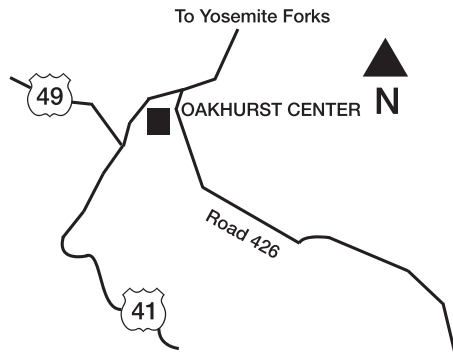

# MAPS TO NORTH CENTER LOCATIONS

**MADERA CENTER**  
30277 Avenue 12  
Madera, CA 93638

**KERMAN COMMUNITY CAMPUS**  
Nova High School  
15405 W. Sunset Ave.  
Kerman, CA 93630

**OAKHURST CENTER**  
P.O. Box 1910  
40241 Hwy 41  
Bldg. Site "G"  
Oakhurst, CA 93644

**WILLOW INTERNATIONAL CENTER**  
10309 N. Willow Ave.  
Fresno, CA 93730