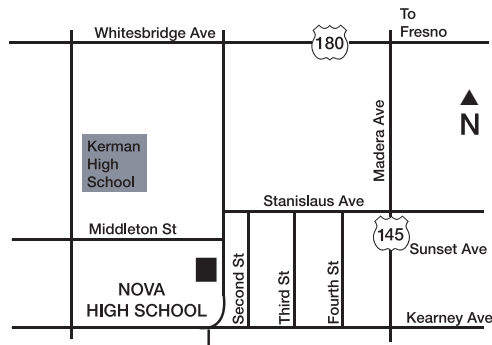

# MAPS TO NORTH CENTER LOCATIONS

**MADERA CENTER**  
30277 Avenue 12  
Madera, CA 93638

**KERMAN COMMUNITY CAMPUS**  
Nova High School  
15405 W. Sunset Ave.  
Kerman, CA 93630

**OAKHURST CENTER**  
P.O. Box 1910  
40241 Hwy 41  
Bldg. Site "G"  
Oakhurst, CA 93644

**WILLOW INTERNATIONAL CENTER**  
10309 N. Willow Ave.  
Fresno, CA 93730